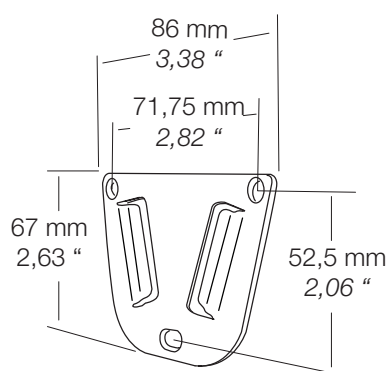

Slim 75100, the thinnest bracket on the market, is the easiest and safest mounting solution for all VESA 75 and VESA 100 compatible flat screens. It is truly the best wall bracket at this price tag.

Vesa 75-100 compliant.

Specifications

Structure: Powder coated steel (glossy black).

Maximum load: The support can hold up to 66.1 lbs ; 30 kg

Dimensions: Overall dimensions: W4.7" x H4.7" x D0.5";
W120 x H120 x D12 mm

Packaging: Delivered in flat box.
Accessories: Screws kit, mounting instructions, mounting tools.

Brown packaging.
Packaging size: W5" x D5" x H0.5"
W128 x D128 x H12,5 mm
Gross weight: 0.7 lbs ; 0,3 kg
Net weight: 0.6 lbs / 0,28 kg
Languages: English, French, Deutch

Packed by 50 pieces

GENCOD: 3760108807112
3760108807129 (x50)