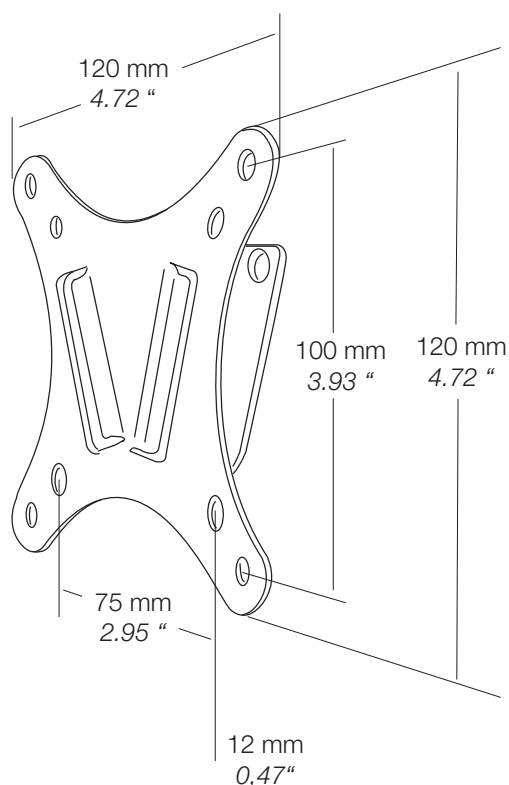

Because a flat screen TV becomes a piece of art once wall mounted, NorStone Mount offers a line of truly universal plasma and LCD brackets. All NorStone Mount brackets combine a great resistance to loading, a unique ease of use, and a reinforced safety (featuring locking systems).

Slim 75100, the thinnest bracket on the market, is the easiest and safest mounting solution for all VESA 75 and VESA 100 compatible flat screens. It is truly the best wall bracket at this price tag.

Vesa 75-100 compliant.

Specifications

Structure: Powder coated steel (glossy black).

Maximum load: The support can hold up to 66.1 lbs ; 30 kg

Dimensions: Overall dimensions: W4.7" x H4.7" x D0.5";
W120 x H120 x D12 mm

Packaging: Delivered in flat box.
Accessories: Screws kit, mounting instructions, mounting tools.

Brown packaging.
Packaging size: W5" x D5" x H0.5"
W128 x D128 x H12,5 mm
Gross weight: 0.7 lbs ; 0,3 kg
Net weight: 0.6 lbs / 0,28 kg
Languages: English, French, Deutch

Packed by 50 pieces

GENCOD: 3760108807112
3760108807129 (x50)