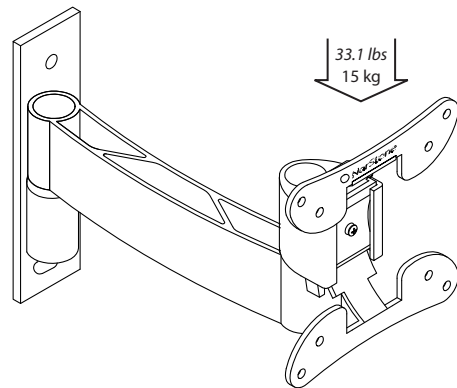

Flat screen mount support
VESA 75 and VESA 100 Compliant

Specifications

Design : Powder coated steel - Glossy black finish
Maximum load : To 15 kg
Compatibility: VESA 75, VESA100 standards
Tilt angle: 10° (+/- 5°)

Accessories: Screw kit, mounting tools, mounting instructions
Other: Screws and pegs for attachment to the wall are not provided.
 Delivered disassembled

Dimensions

Packaging

Packaging Per Unit

Type: Color box
Dimensions (W, H, D): 10.6 x 7.9 x 2.6" - 27 x 20 x 6.5 cm
Net / gross weight: 2.42 lbs / 3.3 lbs - 1.1 kg / 1.5 kg
Gen code: 3760108807099

Packaging Per 10 Units

Type: Brown box
Dimensions (L, H, P): 23.6 x 8.7 x 15.4" - 60 x 22 x 39 cm
Net / gross weight: 24.25 lbs / 34.17 lbs - 11 kg / 15.5 kg
Gen code: 37601088077167