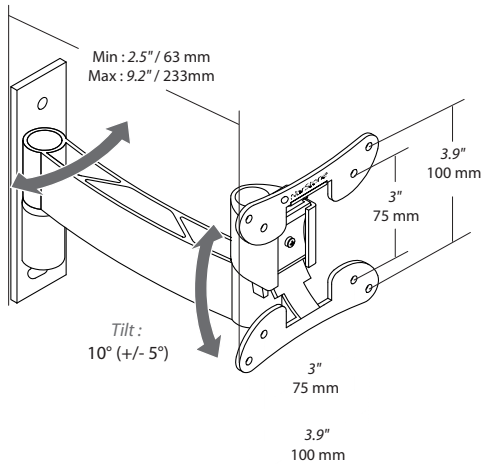

Flat screen mount support
VESA 75 and VESA 100 Compliant

Specifications

Design : Powder coated steel - Glossy black finish
Maximum load : To 15 kg
Compatibility: VESA 75, VESA100 standards
Tilt angle: 10° (+/- 5°)

Accessories: Screw kit, mounting tools, mounting instructions
Other: Screws and pegs for attachment to the wall are not provided.
 Delivered disassembled

Dimensions

Packaging

Packaging Per Unit

Type: Color box
Dimensions (W, H, D): 10.6 x 7.9 x 2.6" - 27 x 20 x 6.5 cm
Net / gross weight: 2.42 lbs / 3.3 lbs - 1.1 kg / 1.5 kg
Gen code: 3760108807099

Packaging Per 10 Units

Type: Brown box
Dimensions (L, H, P): 23.6 x 8.7 x 15.4" - 60 x 22 x 39 cm
Net / gross weight: 24.25 lbs / 34.17 lbs - 11 kg / 15.5 kg
Gen code: 37601088077167